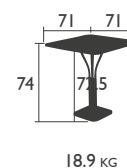

4.9 KG

LUXEMBOURG (continued)

DESIGNED BY FRÉDÉRIC SOFIA

TABLES - dining height

4134 - PEDESTAL TABLE 80 X 80 CM

Parasol hole (pole = Ø 37 mm)

Aluminium tube frame

Aluminium base, steel ballast

Aluminium slat table top

4135 - 4-LEGGED TABLE 80 X 80 CM

Parasol hole Ø 41 mm

Aluminium tube frame

Aluminium slat table top

EXCLUSIVELY FOR
PROFESSIONAL
MARKETS

4138 - PEDESTAL TABLE 71 X 71 CM

SOLID TABLE TOP

Aluminium tube frame

Aluminium base, steel ballast

Aluminium sheet table top

4133 - TABLE 143 X 80 CM

Parasol hole Ø 41 mm

Aluminium tube frame

Aluminium slat table top

LUXEMBOURG
CHAIR
P. 77

LUXEMBOURG (continued)

DESIGNED BY FRÉDÉRIC SOFIA

TABLES - dining height (continued)

4136 - TABLE 165 X 100 CM

6 PEOPLE
Aluminium tube frame
Aluminium slat table top

4132 - TABLE 207 X 100 CM

Aluminium tube frame
Aluminium slat table top