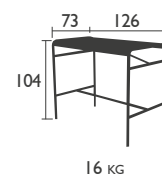

4.9 KG

LUXEMBOURG (continued)

DESIGNED BY FRÉDÉRIC SOFIA

TABLES - dining height

4134 - PEDESTAL TABLE 80 X 80 CM

Parasol hole (pole = Ø 37 mm)

Aluminium tube frame

Aluminium base, steel ballast

LUXEMBOURG (continued)

DESIGNED BY FRÉDÉRIC SOFIA

TABLES - dining height (continued)

4136 - TABLE 165 X 100 CM

6 PEOPLE
Aluminium tube frame
Aluminium slat table top

4132 - TABLE 207 X 100 CM

Aluminium tube frame
Aluminium slat table top

HIGH tables

4140 - HIGH PEDESTAL TABLE 80 X 80 CM

Parasol hole (pole = Ø 37 mm)
Aluminium tube frame
Aluminium slat table top

4141 - HIGH TABLE 73 X 126 CM

Aluminium tube frame
Aluminium slat table top
Comes with two handbag hooks