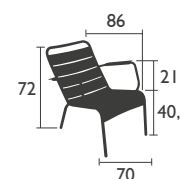

10.3 KG

4110 - 3/4 SEATER BENCH

Aluminium tube frame
Backrest and seat made from curved aluminium slats

7 KG

LOW seats

4104 - LOW ARMCHAIR

Aluminium tube frame
Backrest, seat and armrests made from curved aluminium slats
Stacking: x 6 (stacked height: 840 mm)

5,9 KG

Accessories : Basics cushion p. 134

EXCLUSIVELY FOR PROFESSIONAL MARKETS

4124 - **STEEL** LOW ARMCHAIR

Tubular steel frame
Backrest, seat and armrests made from curved steel slats

14.5 KG

Accessories : Basics cushion p. 134

Available colours p. 1a

0.74 KG

4105 - DUO LOW ARMCHAIR

Aluminium tube frame

Backrest, seat and armrests made from curved aluminium slats

Stacking: x 4 (stacked height: 850 mm)

11 KG

4166 - ROCKING CHAIR

4.9 KG

LUXEMBOURG (continued)

DESIGNED BY FRÉDÉRIC SOFIA

TABLES - dining height

4134 - PEDESTAL TABLE 80 X 80 CM

Parasol hole (pole = Ø 37 mm)

Aluminium tube frame

Aluminium base, steel ballast