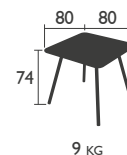

4.9 KG

LUXEMBOURG (continued)

DESIGNED BY FRÉDÉRIC SOFIA

TABLES - dining height

4134 - PEDESTAL TABLE 80 X 80 CM

Parasol hole (pole = Ø 37 mm)

Aluminium tube frame

Aluminium base, steel ballast

Aluminium slat table top

4135 - 4-LEGGED TABLE 80 X 80 CM

Parasol hole Ø 41 mm

Aluminium tube frame

Aluminium slat table top

EXCLUSIVELY FOR
PROFESSIONAL
MARKETS

4138 - PEDESTAL TABLE 71 X 71 CM

SOLID TABLE TOP

Aluminium tube frame

Aluminium base, steel ballast

Aluminium sheet table top

4133 - TABLE 143 X 80 CM

Parasol hole Ø 41 mm

Aluminium tube frame

Aluminium slat table top

LUXEMBOURG
CHAIR
P. 77

LUXEMBOURG (continued)

DESIGNED BY FRÉDÉRIC SOFIA

TABLES - dining height (continued)

4136 - TABLE 165 X 100 CM

6 PEOPLE
Aluminium tube frame
Aluminium slat table top

4132 - TABLE 207 X 100 CM

Aluminium tube frame
Aluminium slat table top