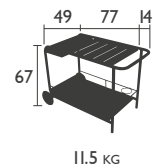

HIGH tables

4140 - HIGH PEDESTAL TABLE 80 X 80 CM

Parasol hole (pole = Ø 37 mm)
Aluminium tube frame
Aluminium slat table top

4141 - HIGH TABLE 73 X 126 CM

Aluminium tube frame
Aluminium slat table top
Comes with two handbag hooks

LUXEMBOURG (continued)

DESIGNED BY FRÉDÉRIC SOFIA

LOW tables

4160 - SMALL LOW TABLE/FOOTREST
Aluminium tube frame
Aluminium slat table top

4161 - LARGE LOW TABLE
GARDEN BENCH
Aluminium tube frame
Aluminium slat table top

SIDE BAR

4164 - SIDE BAR/TROLLEY BAR
Removable aluminium table top
Aluminium tube frame
Aluminium sheet table top

MINIATURE

4151 - MINIATURE CHAIR (1/6 SCALE)
All steel
Available colours:

- 01 Cotton White
- 65 Willow Green
- 67 Poppy