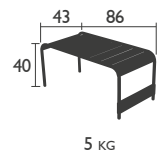

4.9 KG

LUXEMBOURG (continued)

DESIGNED BY FRÉDÉRIC SOFIA

TABLES - dining height

4134 - PEDESTAL TABLE 80 X 80 CM

Parasol hole (pole = Ø 37 mm)

Aluminium tube frame

Aluminium base, steel ballast

LUXEMBOURG (continued)

DESIGNED BY FRÉDÉRIC SOFIA

TABLES - dining height (continued)

4136 - TABLE 165 X 100 CM

6 PEOPLE
Aluminium tube frame
Aluminium slat table top

4132 - TABLE 207 X 100 CM

Aluminium tube frame
Aluminium slat table top

HIGH tables

4140 - HIGH PEDESTAL TABLE 80 X 80 CM

Parasol hole (pole = Ø 37 mm)
Aluminium tube frame
Aluminium slat table top

4141 - HIGH TABLE 73 X 126 CM

Aluminium tube frame
Aluminium slat table top
Comes with two handbag hooks

LUXEMBOURG (continued)

DESIGNED BY FRÉDÉRIC SOFIA

LOW tables

4160 - SMALL LOW TABLE/FOOTREST
Aluminium tube frame
Aluminium slat table top

4161 - LARGE LOW TABLE
GARDEN BENCH
Aluminium tube frame
Aluminium slat table top