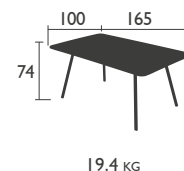

4.9 KG

LUXEMBOURG (continued)

DESIGNED BY FRÉDÉRIC SOFIA

TABLES - dining height

4134 - PEDESTAL TABLE 80 X 80 CM

Parasol hole (pole = Ø 37 mm)

Aluminium tube frame

Aluminium base, steel ballast

Aluminium tube frame

Aluminium base, steel ballast

Aluminium sheet table top

4133 - TABLE 143 X 80 CM

Parasol hole Ø 41 mm

Aluminium tube frame

Aluminium slat table top

LUXEMBOURG
CHAIR
P. 77

LUXEMBOURG (continued)

DESIGNED BY FRÉDÉRIC SOFIA

TABLES - dining height (continued)

4136 - TABLE 165 X 100 CM

6 PEOPLE
Aluminium tube frame
Aluminium slat table top

4132 - TABLE 207 X 100 CM

Aluminium tube frame
Aluminium slat table top

HIGH tables

4140 - HIGH PEDESTAL TABLE 80 X 80 CM

Parasol hole (pole = Ø 37 mm)
Aluminium tube frame
Aluminium slat table top

4141 - HIGH TABLE 73 X 126 CM

Aluminium tube frame
Aluminium slat table top
Comes with two handbag hooks