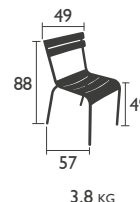

LUXEMBOURG

DESIGNED BY FRÉDÉRIC SOFIA

SEATS - dining height

4101 - CHAIR

Aluminium tube frame
Backrest and seat made from curved aluminium slats
Stacking: x 10 (stacked height: 1235 mm)

Accessoires: Basics & Skin cushion p.133 & Color Mix p.137

4102 - ARMCHAIR

Aluminium tube frame
Backrest, seat and armrests made from curved aluminium slats
Stacking: x 4 (stacked height: 1000 mm)
Stacking: x 6 (stacked height: 1090 mm)
Stacking: x 8 (stacked height: 1160 mm)

10.3 KG

4110 - 3/4 SEATER BENCH

Aluminium tube frame
Backrest and seat made from curved aluminium slats

7 KG

LOW seats

4104 - LOW ARMCHAIR

Aluminium tube frame
Backrest, seat and armrests made from curved aluminium slats
Stacking: x 6 (stacked height: 840 mm)

4.9 KG

LUXEMBOURG (continued)

DESIGNED BY FRÉDÉRIC SOFIA

TABLES - dining height

4134 - PEDESTAL TABLE 80 X 80 CM

Parasol hole (pole = Ø 37 mm)

Aluminium tube frame

Aluminium base, steel ballast