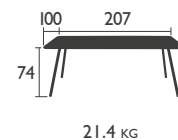

4.9 KG

LUXEMBOURG (continued)

DESIGNED BY FRÉDÉRIC SOFIA

TABLES - dining height

4134 - PEDESTAL TABLE 80 X 80 CM

Parasol hole (pole = Ø 37 mm)

Aluminium tube frame

Aluminium base, steel ballast

Aluminium tube frame

Aluminium base, steel ballast

Aluminium sheet table top

4133 - TABLE 143 X 80 CM

Parasol hole Ø 41 mm

Aluminium tube frame

Aluminium slat table top

LUXEMBOURG
CHAIR
P. 77

LUXEMBOURG (continued)

DESIGNED BY FRÉDÉRIC SOFIA

TABLES - dining height (continued)

4136 - TABLE 165 X 100 CM

6 PEOPLE
Aluminium tube frame
Aluminium slat table top

4132 - TABLE 207 X 100 CM

Aluminium tube frame
Aluminium slat table top

HIGH tables

4140 - HIGH PEDESTAL TABLE 80 X 80 CM

Parasol hole (pole = Ø 37 mm)
Aluminium tube frame
Aluminium slat table top

4141 - HIGH TABLE 73 X 126 CM

Aluminium tube frame
Aluminium slat table top
Comes with two handbag hooks