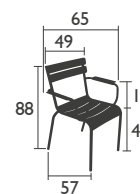

Accessoires: Basics & Skin cushion p.133 & Color Mix p.137

EXCLUSIVELY FOR PROFESSIONAL MARKETS

4121 - STEEL CHAIR

Tubular steel frame
Backrest and seat made from curved steel slats
Stacking: x 4 (stacked height: 1000 mm)
Stacking: x 6 (stacked height: 1085 mm)
Stacking: x 8 (stacked height: 1180 mm)

Accessoires: Basics & Skin cushion p.133 & Color Mix p.137

LUXEMBOURG (continued)

DESIGNED BY FRÉDÉRIC SOFIA

BENCHES

4115 - 2/3 SEATER BENCH WITH BACKREST

Aluminium tube frame
Backrest and seat made from curved aluminium slats
Stacking: x 4 (stacked height: 1000 mm)

10.3 KG

4110 - 3/4 SEATER BENCH

Aluminium tube frame
Backrest and seat made from curved aluminium slats

7 KG

LOW seats

4104 - LOW ARMCHAIR

Aluminium tube frame
Backrest, seat and armrests made from curved aluminium slats
Stacking: x 6 (stacked height: 840 mm)

4.9 KG

LUXEMBOURG (continued)

DESIGNED BY FRÉDÉRIC SOFIA

TABLES - dining height

4134 - PEDESTAL TABLE 80 X 80 CM

Parasol hole (pole = Ø 37 mm)

Aluminium tube frame

Aluminium base, steel ballast