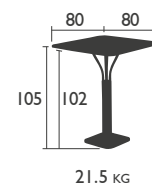

4.9 KG

LUXEMBOURG (continued)

DESIGNED BY FRÉDÉRIC SOFIA

TABLES - dining height

4134 - PEDESTAL TABLE 80 X 80 CM

Parasol hole (pole = Ø 37 mm)

Aluminium tube frame

Aluminium base, steel ballast

Aluminium tube frame

Aluminium base, steel ballast

Aluminium sheet table top

4133 - TABLE 143 X 80 CM

Parasol hole Ø 41 mm

Aluminium tube frame

Aluminium slat table top

LUXEMBOURG
CHAIR
P. 77

LUXEMBOURG (continued)

DESIGNED BY FRÉDÉRIC SOFIA

TABLES - dining height (continued)

4136 - TABLE 165 X 100 CM

6 PEOPLE
Aluminium tube frame
Aluminium slat table top

4132 - TABLE 207 X 100 CM

Aluminium tube frame
Aluminium slat table top

HIGH tables

4140 - HIGH PEDESTAL TABLE 80 X 80 CM

Parasol hole (pole = Ø 37 mm)
Aluminium tube frame
Aluminium slat table top

4141 - HIGH TABLE 73 X 126 CM

Aluminium tube frame
Aluminium slat table top
Comes with two handbag hooks