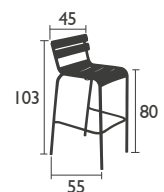

Available colours p. 1a

0.74 KG

4105 - DUO LOW ARMCHAIR

Aluminium tube frame

Backrest, seat and armrests made from curved aluminium slats

Stacking: x 4 (stacked height: 850 mm)

11 KG

4166 - ROCKING CHAIR

Aluminium tube frame

Backrest, seat and armrests made from curved aluminium slats

8.4 KG

HIGH seat

4103 - HIGH STOOL

Aluminium tube frame

Backrest and seat made from curved aluminium slats

Stacking: x 6 (stacked height: 1200 mm)

4.9 KG

LUXEMBOURG (continued)

DESIGNED BY FRÉDÉRIC SOFIA

TABLES - dining height

4134 - PEDESTAL TABLE 80 X 80 CM

Parasol hole (pole = Ø 37 mm)

Aluminium tube frame

Aluminium base, steel ballast