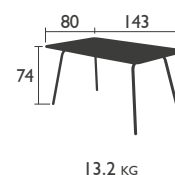

4.9 KG

LUXEMBOURG (continued)

DESIGNED BY FRÉDÉRIC SOFIA

TABLES - dining height

4134 - PEDESTAL TABLE 80 X 80 CM

Parasol hole (pole = Ø 37 mm)

Aluminium tube frame

Aluminium base, steel ballast

Aluminium slat table top

4135 - 4-LEGGED TABLE 80 X 80 CM

Parasol hole Ø 41 mm

Aluminium tube frame

Aluminium slat table top

EXCLUSIVELY FOR
PROFESSIONAL
MARKETS

4138 - PEDESTAL TABLE 71 X 71 CM

SOLID TABLE TOP

Aluminium tube frame

Aluminium base, steel ballast

Aluminium sheet table top

4133 - TABLE 143 X 80 CM

Parasol hole Ø 41 mm

Aluminium tube frame

Aluminium slat table top

LUXEMBOURG
CHAIR
P. 77

LUXEMBOURG (continued)

DESIGNED BY FRÉDÉRIC SOFIA

TABLES - dining height (continued)

4136 - TABLE 165 X 100 CM

6 PEOPLE
Aluminium tube frame
Aluminium slat table top

4132 - TABLE 207 X 100 CM

Aluminium tube frame
Aluminium slat table top