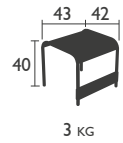

4161 - LARGE LOW TABLE
GARDEN BENCH
Aluminium tube frame
Aluminium slat table top