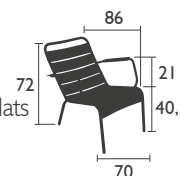

4102 - ARMCHAIR

Aluminium tube frame
Backrest, seat and armrests made from curved aluminium slats
Stacking: x 4 (stacked height: 1000 mm)
Stacking: x 6 (stacked height: 1090 mm)
Stacking: x 8 (stacked height: 1160 mm)

Accessoires: Basics & Skin cushion p.133 & Color Mix p.137

EXCLUSIVELY FOR PROFESSIONAL MARKETS

4121 - STEEL CHAIR

Tubular steel frame
Backrest and seat made from curved steel slats
Stacking: x 4 (stacked height: 1000 mm)
Stacking: x 6 (stacked height: 1085 mm)
Stacking: x 8 (stacked height: 1180 mm)

Accessoires: Basics & Skin cushion p.133 & Color Mix p.137

LUXEMBOURG (continued)

DESIGNED BY FRÉDÉRIC SOFIA

BENCHES

4115 - 2/3 SEATER BENCH WITH BACKREST

Aluminium tube frame
Backrest and seat made from curved aluminium slats
Stacking: x 4 (stacked height: 1000 mm)

10.3 KG

4110 - 3/4 SEATER BENCH

Aluminium tube frame
Backrest and seat made from curved aluminium slats

7 KG

LOW seats

4104 - LOW ARMCHAIR

Aluminium tube frame
Backrest, seat and armrests made from curved aluminium slats
Stacking: x 6 (stacked height: 840 mm)