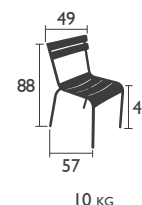

EXCLUSIVELY FOR PROFESSIONAL MARKETS

4122 - STEEL ARMCHAIR

Tubular steel frame
Backrest, seat and armrests made from curved steel slats
Stacking: x 4 (stacked height: 1000 mm)

Accessoires: Basics & Skin cushion p.133 & Color Mix p.137