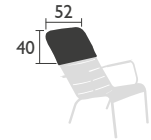

10.3 KG

4110 - 3/4 SEATER BENCH

Aluminium tube frame
Backrest and seat made from curved aluminium slats

7 KG

LOW seats

4104 - LOW ARMCHAIR

Aluminium tube frame
Backrest, seat and armrests made from curved aluminium slats
Stacking: x 6 (stacked height: 840 mm)

LUXEMBOURG (continued)

DESIGNED BY FRÉDÉRIC SOFIA

LOW seats (continued)

4165 - LOW ARMCHAIR HEADREST

Aluminium tube frame

Batyline® OTF outdoor fabric headrest: tearproof, stain-resistant, mould-resistant, deformation-resistant

Available colours p. 1a

0.74 KG

4105 - DUO LOW ARMCHAIR

Aluminium tube frame

Backrest, seat and armrests made from curved aluminium slats

Stacking: x 4 (stacked height: 850 mm)

11 KG

4166 - ROCKING CHAIR

4.9 KG

LUXEMBOURG (continued)

DESIGNED BY FRÉDÉRIC SOFIA

TABLES - dining height

4134 - PEDESTAL TABLE 80 X 80 CM

Parasol hole (pole = Ø 37 mm)

Aluminium tube frame

Aluminium base, steel ballast