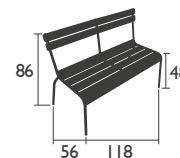

4102 - ARMCHAIR

Aluminium tube frame
Backrest, seat and armrests made from curved aluminium slats
Stacking: x 4 (stacked height: 1000 mm)
Stacking: x 6 (stacked height: 1090 mm)
Stacking: x 8 (stacked height: 1160 mm)

Accessoires: Basics & Skin cushion p.133 & Color Mix p.137

EXCLUSIVELY FOR PROFESSIONAL MARKETS

4121 - STEEL CHAIR

Tubular steel frame
Backrest and seat made from curved steel slats
Stacking: x 4 (stacked height: 1000 mm)
Stacking: x 6 (stacked height: 1085 mm)
Stacking: x 8 (stacked height: 1180 mm)

Accessoires: Basics & Skin cushion p.133 & Color Mix p.137

LUXEMBOURG (continued)

DESIGNED BY FRÉDÉRIC SOFIA

BENCHES

4115 - 2/3 SEATER BENCH WITH BACKREST

Aluminium tube frame
Backrest and seat made from curved aluminium slats
Stacking: x 4 (stacked height: 1000 mm)

10.3 KG

4110 - 3/4 SEATER BENCH

Aluminium tube frame
Backrest and seat made from curved aluminium slats

7 KG

LOW seats

4104 - LOW ARMCHAIR

Aluminium tube frame
Backrest, seat and armrests made from curved aluminium slats
Stacking: x 6 (stacked height: 840 mm)