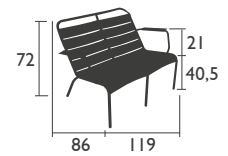

10.3 KG

4110 - 3/4 SEATER BENCH

Aluminium tube frame
Backrest and seat made from curved aluminium slats

7 KG

LOW seats

4104 - LOW ARMCHAIR

Aluminium tube frame
Backrest, seat and armrests made from curved aluminium slats
Stacking: x 6 (stacked height: 840 mm)

Available colours p. 1a

0.74 KG

4105 - DUO LOW ARMCHAIR

Aluminium tube frame

Backrest, seat and armrests made from curved aluminium slats

Stacking: x 4 (stacked height: 850 mm)

11 KG

4166 - ROCKING CHAIR

Aluminium tube frame

Backrest, seat and armrests made from curved aluminium slats

8.4 KG

HIGH seat

4103 - HIGH STOOL

Aluminium tube frame

Backrest and seat made from curved aluminium slats

Stacking: x 6 (stacked height: 1200 mm)

4.9 KG

LUXEMBOURG (continued)

DESIGNED BY FRÉDÉRIC SOFIA

TABLES - dining height

4134 - PEDESTAL TABLE 80 X 80 CM

Parasol hole (pole = Ø 37 mm)

Aluminium tube frame

Aluminium base, steel ballast