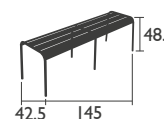

4102 - ARMCHAIR

Aluminium tube frame
Backrest, seat and armrests made from curved aluminium slats
Stacking: x 4 (stacked height: 1000 mm)
Stacking: x 6 (stacked height: 1090 mm)
Stacking: x 8 (stacked height: 1160 mm)

Accessoires: Basics & Skin cushion p.133 & Color Mix p.137

LUXEMBOURG (continued)

DESIGNED BY FRÉDÉRIC SOFIA

BENCHES

4115 - 2/3 SEATER BENCH WITH BACKREST

Aluminium tube frame
Backrest and seat made from curved aluminium slats
Stacking: x 4 (stacked height: 1000 mm)

10.3 KG

4110 - 3/4 SEATER BENCH

Aluminium tube frame
Backrest and seat made from curved aluminium slats

7 KG

LOW seats

4104 - LOW ARMCHAIR

Aluminium tube frame
Backrest, seat and armrests made from curved aluminium slats
Stacking: x 6 (stacked height: 840 mm)