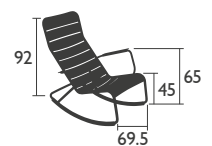

10.3 KG

4110 - 3/4 SEATER BENCH

Aluminium tube frame
Backrest and seat made from curved aluminium slats

7 KG

LOW seats

4104 - LOW ARMCHAIR

Aluminium tube frame
Backrest, seat and armrests made from curved aluminium slats
Stacking: x 6 (stacked height: 840 mm)

Available colours p. 1a

0.74 KG

4105 - DUO LOW ARMCHAIR

Aluminium tube frame

Backrest, seat and armrests made from curved aluminium slats

Stacking: x 4 (stacked height: 850 mm)

11 KG

4166 - ROCKING CHAIR

Aluminium tube frame

Backrest, seat and armrests made from curved aluminium slats

8.4 KG

HIGH seat

4103 - HIGH STOOL

Aluminium tube frame

Backrest and seat made from curved aluminium slats

Stacking: x 6 (stacked height: 1200 mm)

4.9 KG

LUXEMBOURG (continued)

DESIGNED BY FRÉDÉRIC SOFIA

TABLES - dining height

4134 - PEDESTAL TABLE 80 X 80 CM

Parasol hole (pole = Ø 37 mm)

Aluminium tube frame

Aluminium base, steel ballast