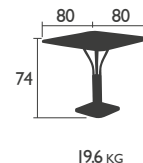

Available colours p. 1a

0.74 KG

4105 - DUO LOW ARMCHAIR

Aluminium tube frame

Backrest, seat and armrests made from curved aluminium slats

Stacking: x 4 (stacked height: 850 mm)

11 KG

4166 - ROCKING CHAIR

4.9 KG

LUXEMBOURG (continued)

DESIGNED BY FRÉDÉRIC SOFIA

TABLES - dining height

4134 - PEDESTAL TABLE 80 X 80 CM

Parasol hole (pole = Ø 37 mm)

Aluminium tube frame

Aluminium base, steel ballast

Aluminium slat table top

4135 - 4-LEGGED TABLE 80 X 80 CM

Parasol hole Ø 41 mm

Aluminium tube frame

Aluminium slat table top

EXCLUSIVELY FOR
PROFESSIONAL
MARKETS

4138 - PEDESTAL TABLE 71 X 71 CM

SOLID TABLE TOP

LUXEMBOURG (continued)

DESIGNED BY FRÉDÉRIC SOFIA

TABLES - dining height (continued)

4136 - TABLE 165 X 100 CM

6 PEOPLE
Aluminium tube frame
Aluminium slat table top

4132 - TABLE 207 X 100 CM

Aluminium tube frame
Aluminium slat table top