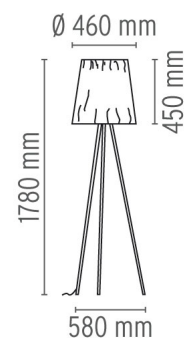

DIMENSIONS