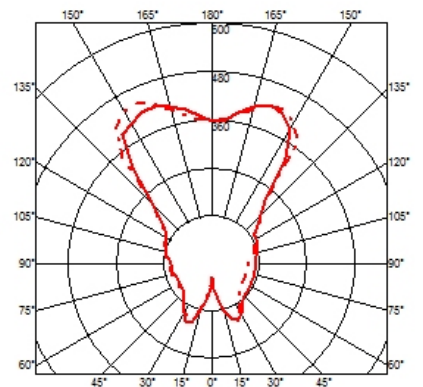

Rosy Angelis

designed by Philippe Starck

Floor lamp providing diffused light

● F6160020 Grey

DIMENSIONS

CERTIFICATIONS

Rosy Angelis . Lamps

HSGSA 116W E27