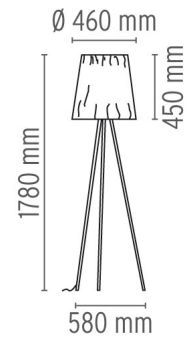

FLOS

ROSY ANGELIS

Mounting	Floor
Lamps description	1 x MAX 116W E27 HSGSA
Environment	Indoor
Finish	Grey
Technical description	Floor lamp providing diffused light. Special ultra-lightweight fabric shade. Aluminum stems. Foam polycarbonate lamp-holder.

ELECTRICAL

Emergency	Without
Switching	0-100% rotary dimmer located inside the lamp-holder and operated by a sleek satin-finished aluminium stem
Voltage (V)	220/240

PHYSICAL

Supply	Power cord
Cord length (mm)	2500
Construction material	Aluminum, Fabric
Weight (kg)	1.6

Rosy Angelis

designed by Philippe Starck

Floor lamp providing diffused light

● F6160020 Grey

DIMENSIONS

CERTIFICATIONS

Rosy Angelis . Lamps

HSGSA 116W E27