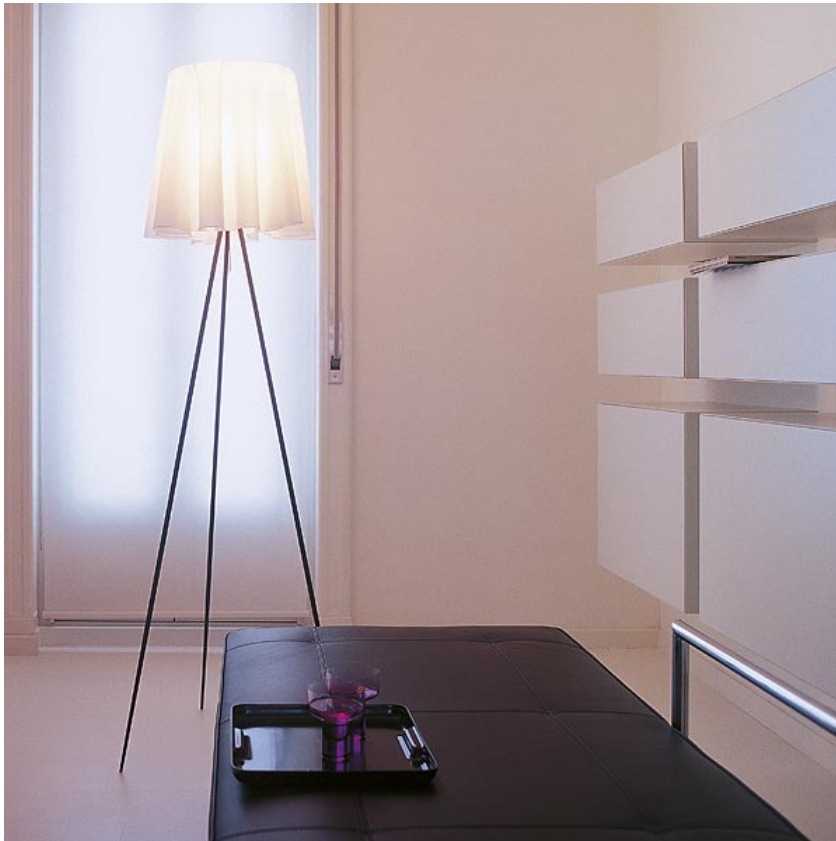

FLOS

ROSY ANGELIS

Mounting	Floor
Lamps description	1 x MAX 116W E27 HSGSA
Environment	Indoor
Finish	Grey
Technical description	Floor lamp providing diffused light. Special ultra-lightweight fabric shade. Aluminum stems. Foam polycarbonate lamp-holder.

ELECTRICAL

Emergency	Without
Switching	0-100% rotary dimmer located inside the lamp-holder and operated by a sleek satin-finished aluminium stem
Voltage (V)	220/240

PHYSICAL

Supply	Power cord
Cord length (mm)	2500
Construction material	Aluminum, Fabric
Weight (kg)	1.6

Rosy Angelis

designed by Philippe Starck

Floor lamp providing diffused light

● F6160020 Grey

DIMENSIONS

CERTIFICATIONS

Rosy Angelis . Lamps

HSGSA 116W E27

Rosy Angelis

designed by Philippe Starck

Floor lamp providing diffused light

● F6160020 Grey

DIMENSIONS

CERTIFICATIONS

IP
20